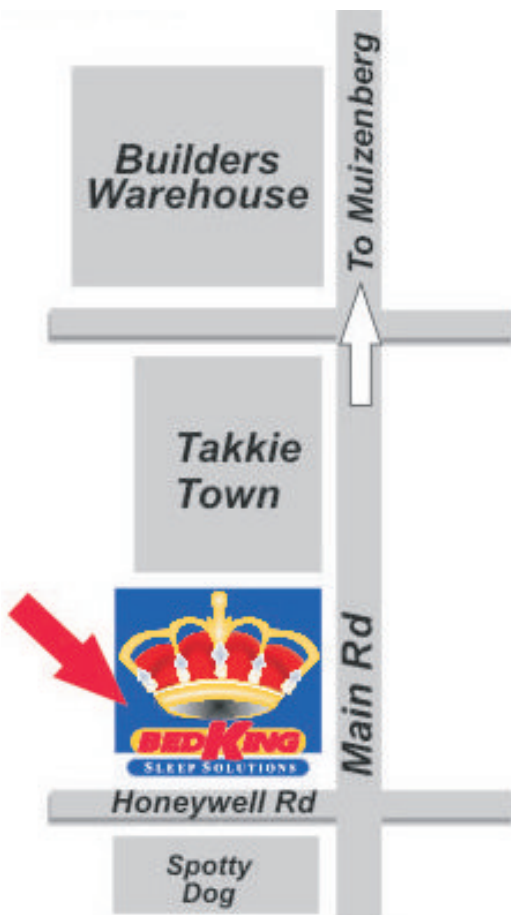

# The Bed King Tokai

## Tokai

+27 21 701 7836

Corner of Main & Honeywell Road

GPS -34.07189, 18.45794

**Directions:** Travel along the Main Road from Tokai towards Muizenberg; you will find The Bed King Tokai store located on your left hand side of the road, on the corner of Honeywell & Main Roads. Right next to the famous Spotty Dog.