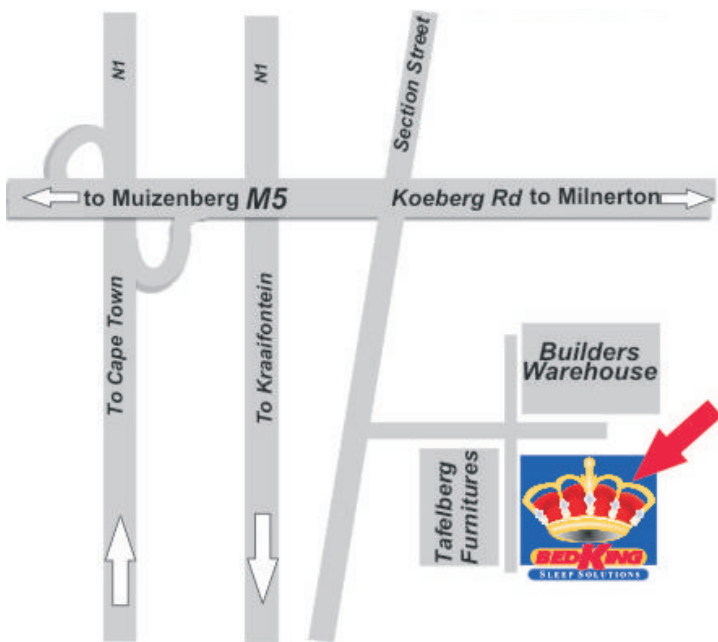

The Bed King Northgate

Northgate Estate

+27 21 511 3702

Corner of Platinum & Gold Street

GPS -33.91487, 18.48680

Directions: Travel on the N1 into Cape Town, take the M5/Koeberg Road turn-off in the direction of Koeberg Road. At the very first intersection turn right. The next intersection after that, turn left into Northgate Estate. The Bed King is located on the corner of Platinum and Gold Street.

Download the
Google Maps for Mobile
smartphone application
here!

Scan the QR Code on your
smartphone to download the
Google Maps for Mobile
application straight to your
smartphone

Browse The Bed King
Online Store Locator
from your smartphone
here!

Scan the QR Code with
your smartphone to go
directly our locate
store website page