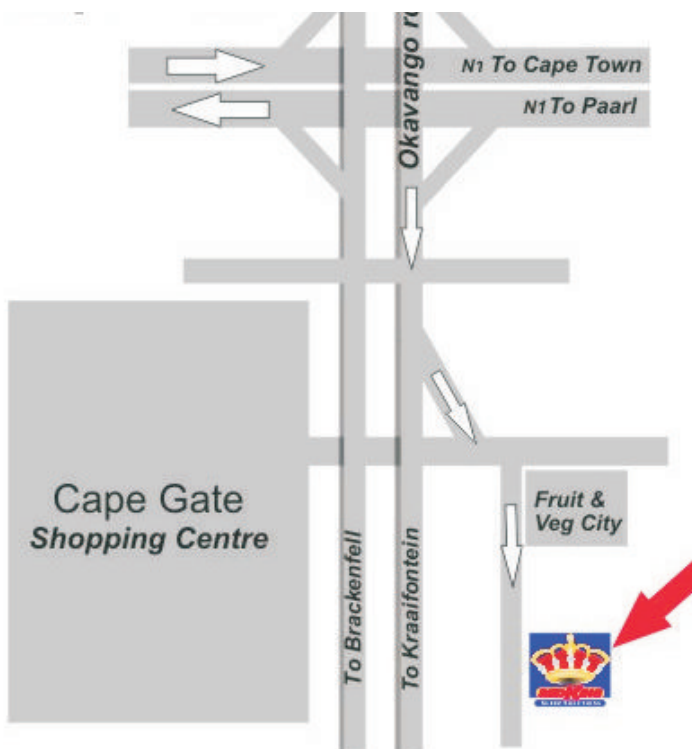

# The Bed King Cape Gate

## Cape Gate

+27 21 982 5001/3

Shop 3, 4, 5 Cape Gate Lifestyle Centre

GPS -33.85177, 18.69340

**Directions:** Take the N1 freeway from Cape Town towards Paarl; take the Okavango turn-off towards Langeberg Glen/ Uitzicht. Pass the first intersection and take the turn-in the left to Cape Gate lifestyle Centre. The Bed King is located next to the Fruit and Veg City.

Download the  
Google Maps for Mobile  
smartphone application  
here!

Scan the QR Code on your  
smartphone to download the  
Google Maps for Mobile  
application straight to your  
smartphone

Browse The Bed King  
Online Store Locator  
from your smartphone  
here!

Scan the QR Code with  
your smartphone to go  
directly our locate  
store website page